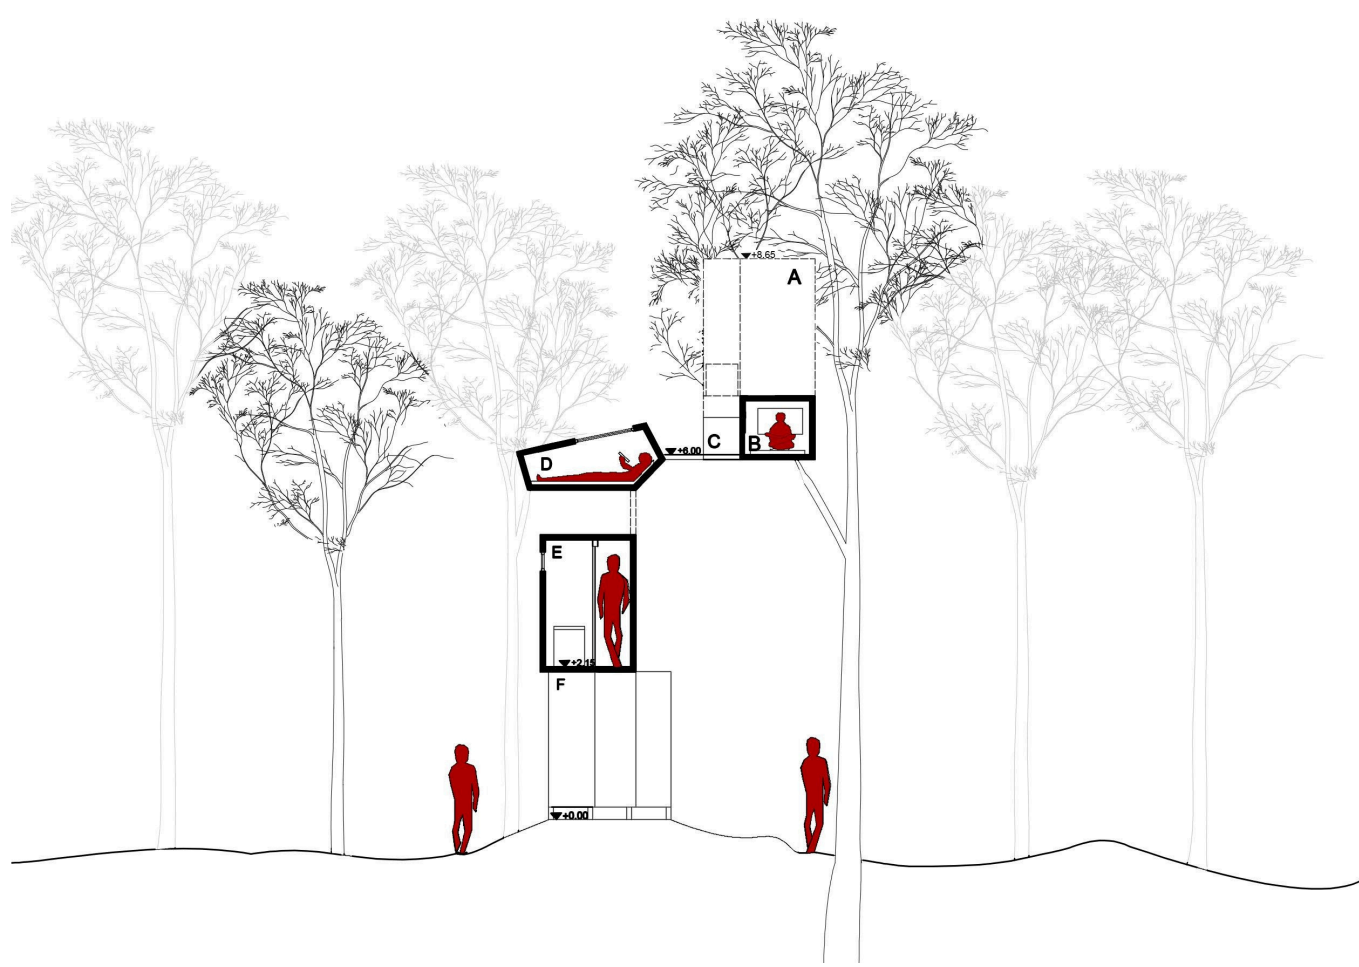

BB SECTION DRAWING