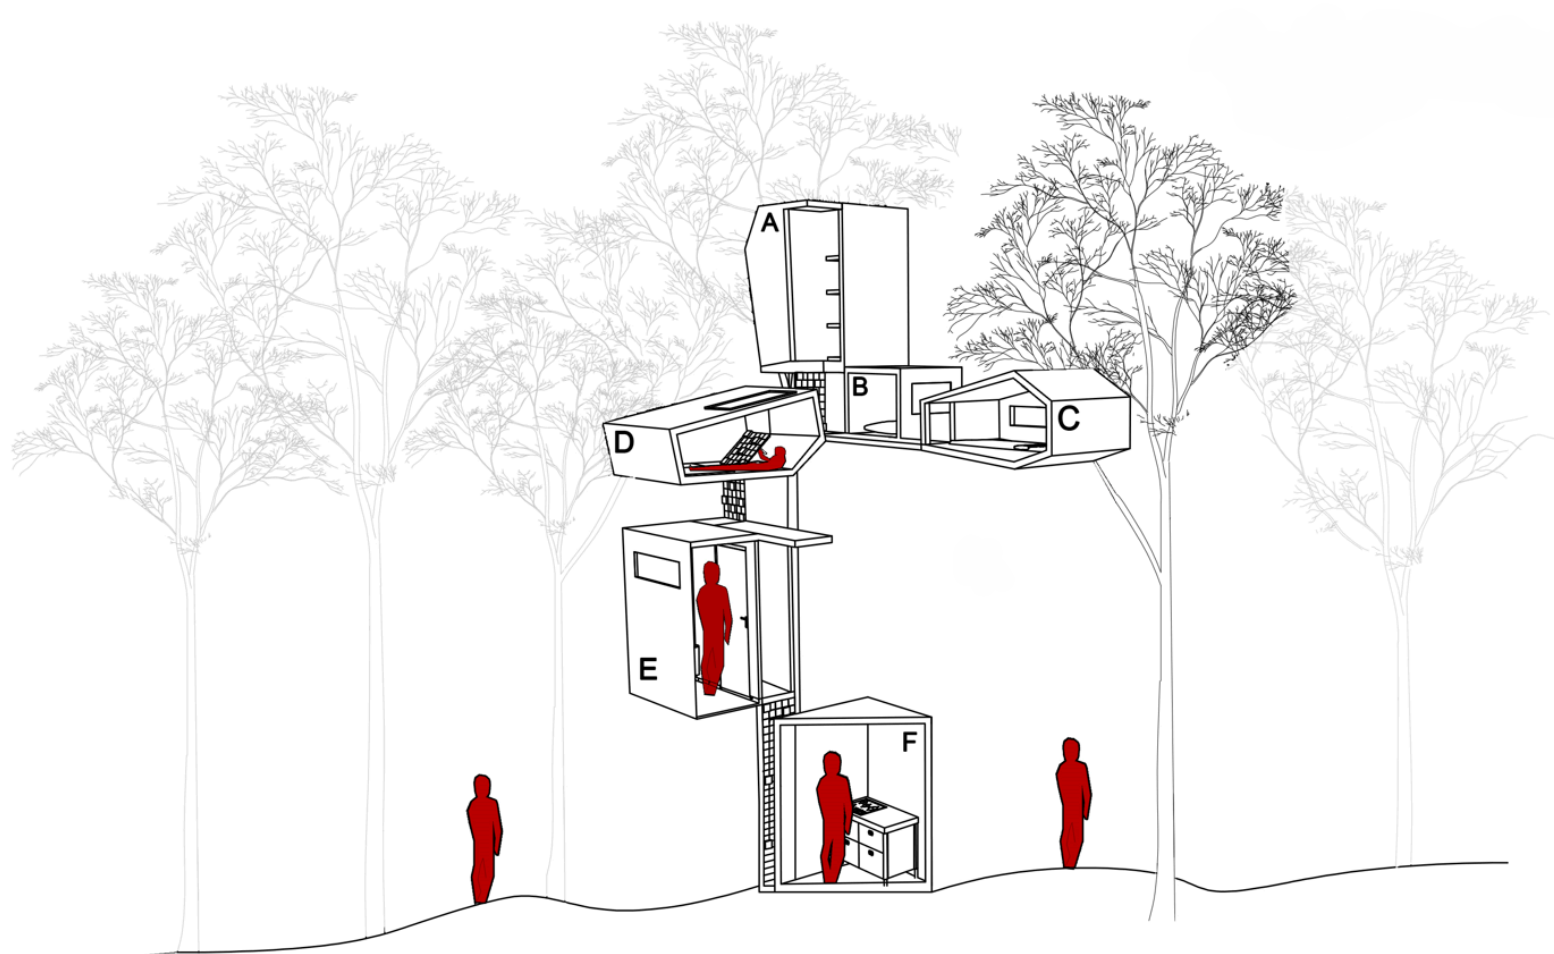

SECTIONAL PERSPECTIVE DRAWING