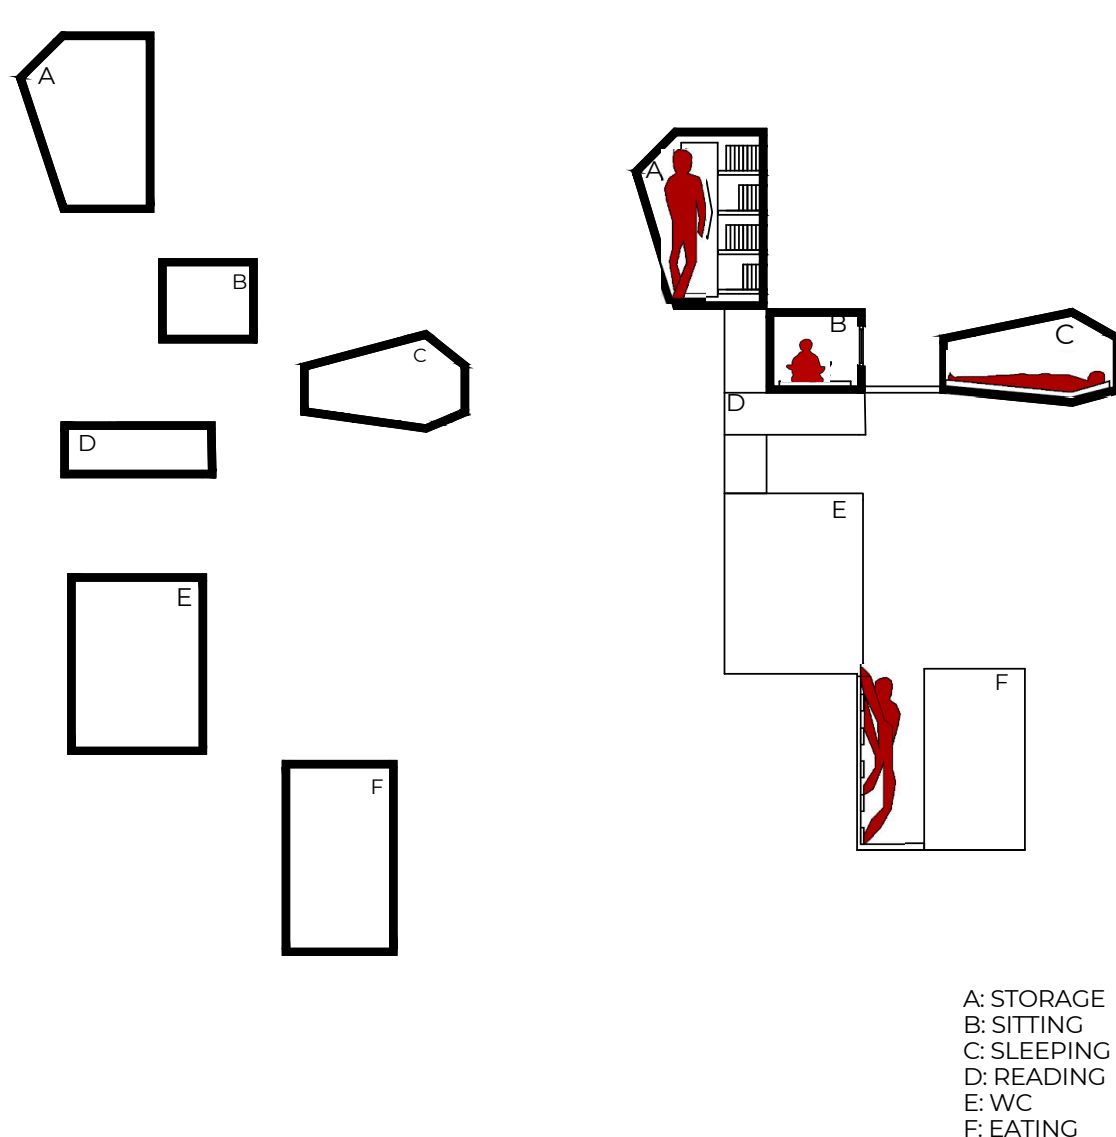

FUNCTIONS TYPES

+1.80 AND +5.00 LEVEL PLAN DRAWING

A: STORAGE
B: SITTING
C: SLEEPING
D: READING
E: WC
F: EATING

+5.00 LEVEL
SCALE: 1/50

GIF SCENES SHOWING DESIGN DEVELOPMENT

A: STORAGE
B: SITTING
C: SLEEPING
D: READING
E: WC
F: EATING

MERGER STRATEGY OF UNITS

A: STORAGE
B: SITTING
C: SLEEPING
D: READING
E: WC
F: EATING

A: STORAGE
B: SITTING
C: SLEEPING
D: READING
E: WC
F: EATING

+1.80 LEVEL
SCALE: 1/50

POMODORO

Various life functions have been designed to ensure maximum ergonomics and actions performed in minimum space. This unit, located on Pine Island, a tree paradise, was designed by taking the surrounding texture into consideration. This unit aims to provide maximum efficiency in minimum space, allowing a single person to easily maintain their vital functions.

FUNCTIONS TYPES

GROWTH STRATEGY OF UNITS

MERGER STRATEGY OF UNITS

DIAGRAMS ABOUT CONFIGURATION

SECTIONAL PERSPECTIVE DRAWING

- A: STORAGE
- B: SITTING
- C: SLEEPING
- D: READING
- E: WC
- F: EATING

SECTIONAL PERSPECTIVE
SCALE: 1/50

+1.80 AND +5.00 LEVEL PLAN DRAWING

- A: STORAGE
- B: SITTING
- C: SLEEPING
- D: READING
- E: WC
- F: EATING

+5.00 LEVEL
SCALE: 1/50

- A: STORAGE
- B: SITTING
- C: SLEEPING
- D: READING
- E: WC
- F: EATING