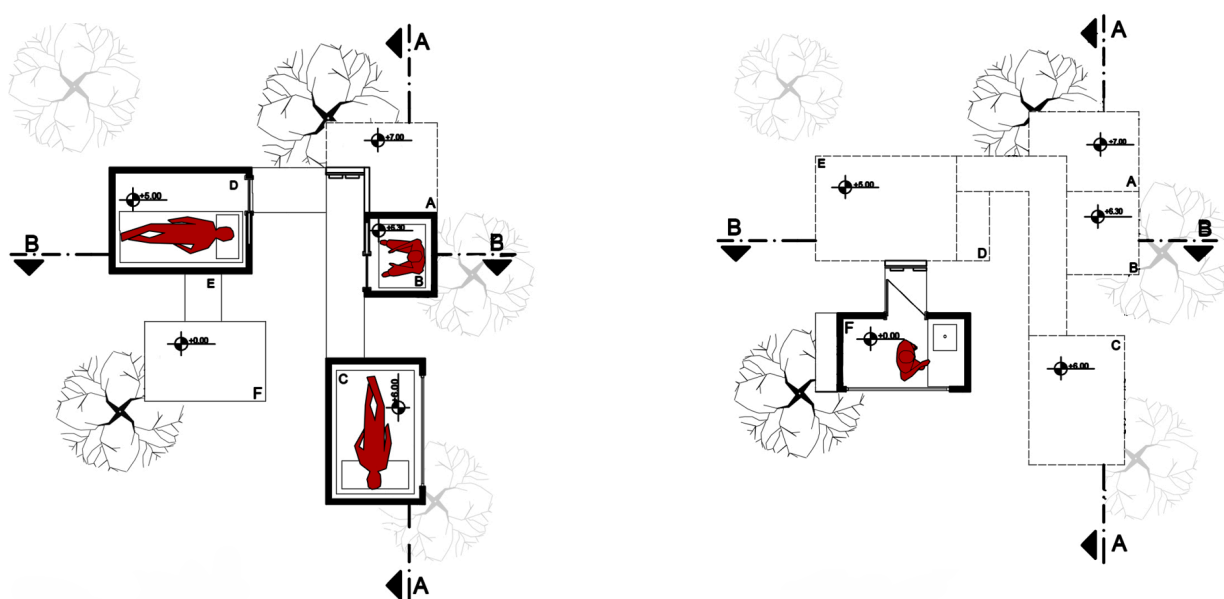

+1.80 AND +5.00 LEVEL PLAN DRAWING