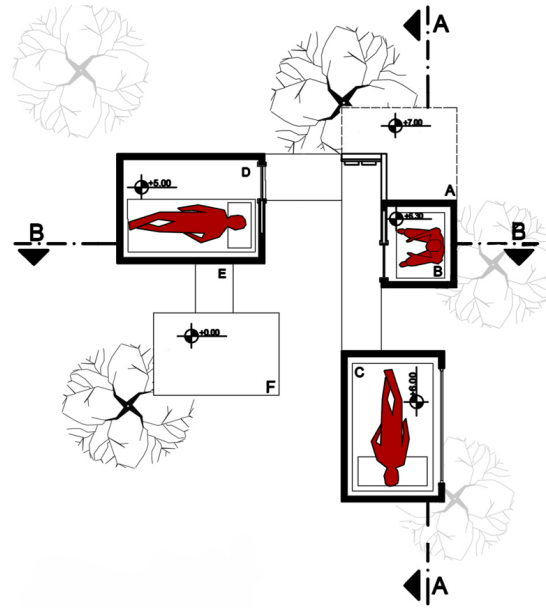

POMODORO

Various life functions have been designed to ensure maximum ergonomics and actions performed in minimum space. This unit, located on Pine Island, a tree paradise, was designed by taking the surrounding texture into consideration. This unit aims to provide maximum efficiency in minimum space, allowing a single person to easily maintain their vital functions.

FUNCTIONS TYPES

+1.80 AND +5.00 LEVEL PLAN DRAWING

A: STORAGE
B: SITTING
C: SLEEPING
D: READING
E: WC
F: EATING

+5.00 LEVEL
SCALE: 1/50

GIF SCENES SHOWING DESIGN DEVELOPMENT

A: STORAGE
B: SITTING
C: SLEEPING
D: READING
E: WC
F: EATING

MERGER STRATEGY OF UNITS

A: STORAGE
B: SITTING
C: SLEEPING
D: READING
E: WC
F: EATING

A: STORAGE
B: SITTING
C: SLEEPING
D: READING
E: WC
F: EATING

+1.80 LEVEL
SCALE: 1/50

POMODORO

Various life functions have been designed to ensure maximum ergonomics and actions performed in minimum space. This unit, located on Pine Island, a tree paradise, was designed by taking the surrounding texture into consideration. This unit aims to provide maximum efficiency in minimum space, allowing a single person to easily maintain their vital functions.

FUNCTIONS TYPES

GROWTH STRATEGY OF UNITS

MERGER STRATEGY OF UNITS

DIAGRAMS ABOUT CONFIGURATION

SECTIONAL PERSPECTIVE DRAWING

- A: STORAGE
- B: SITTING
- C: SLEEPING
- D: READING
- E: WC
- F: EATING

SECTIONAL PERSPECTIVE
SCALE: 1/50