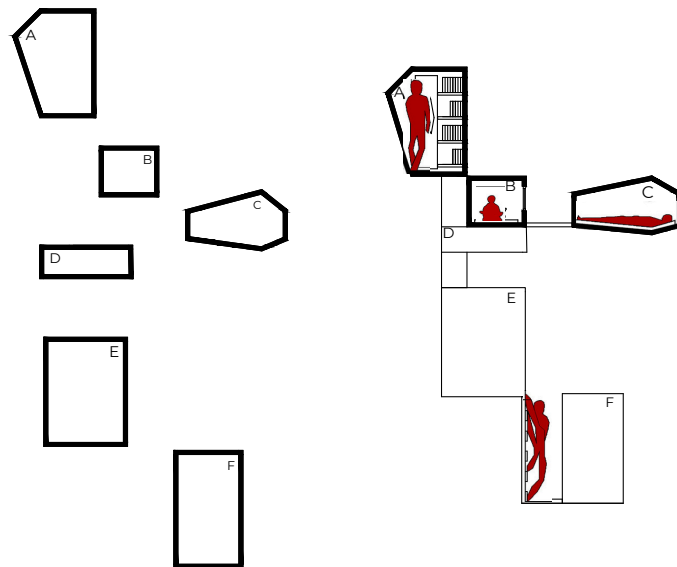

FUNCTIONS TYPES

+1.80 AND +5.00 LEVEL PLAN DRAWING

A: STORAGE
B: SITTING
C: SLEEPING
D: READING
E: WC
F: EATING

+5.00 LEVEL
SCALE: 1/50

GIF SCENES SHOWING DESIGN DEVELOPMENT

A: STORAGE
B: SITTING
C: SLEEPING
D: READING
E: WC
F: EATING

MERGER STRATEGY OF UNITS

A: STORAGE
B: SITTING
C: SLEEPING
D: READING
E: WC
F: EATING

A: STORAGE
B: SITTING
C: SLEEPING
D: READING
E: WC
F: EATING

+1.80 LEVEL
SCALE: 1/50

POMODORO

Various life functions have been designed to ensure maximum ergonomics and actions performed in minimum space. This unit, located on Pine Island, a tree paradise, was designed by taking the surrounding texture into consideration. This unit aims to provide maximum efficiency in minimum space, allowing a single person to easily maintain their vital functions.

FUNCTIONS TYPES

GROWTH STRATEGY OF UNITS

MERGER STRATEGY OF UNITS

DIAGRAMS ABOUT CONFIGURATION

SECTIONAL PERSPECTIVE DRAWING

- A: STORAGE
- B: SITTING
- C: SLEEPING
- D: READING
- E: WC
- F: EATING

SECTIONAL PERSPECTIVE
SCALE: 1/50

+1.80 AND +5.00 LEVEL PLAN DRAWING

- A: STORAGE
- B: SITTING
- C: SLEEPING
- D: READING
- E: WC
- F: EATING

+5.00 LEVEL
SCALE: 1/50

- A: STORAGE
- B: SITTING
- C: SLEEPING
- D: READING
- E: WC
- F: EATING