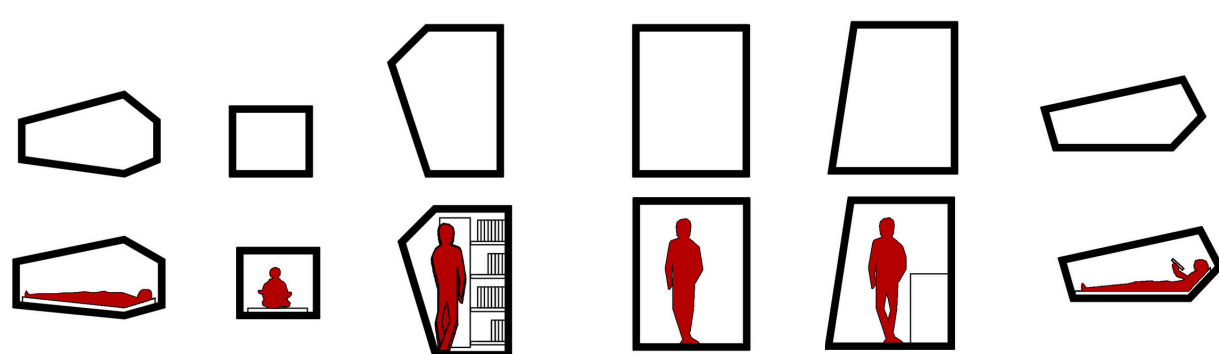

FUNCTIONS TYPES

+1.80 AND +5.00 LEVEL PLAN DRAWING

A: STORAGE
B: SITTING
C: SLEEPING
D: READING
E: WC
F: EATING

+5.00 LEVEL
SCALE: 1/50

GIF SCENES SHOWING DESIGN DEVELOPMENT

A: STORAGE
B: SITTING
C: SLEEPING
D: READING
E: WC
F: EATING

MERGER STRATEGY OF UNITS

A: STORAGE
B: SITTING
C: SLEEPING
D: READING
E: WC
F: EATING

A: STORAGE
B: SITTING
C: SLEEPING
D: READING
E: WC
F: EATING

+1.80 LEVEL
SCALE: 1/50

POMODORO

Various life functions have been designed to ensure maximum ergonomics and actions performed in minimum space. This unit, located on Pine Island, a tree paradise, was designed by taking the surrounding texture into consideration. This unit aims to provide maximum efficiency in minimum space, allowing a single person to easily maintain their vital functions.

FUNCTIONS TYPES

GROWTH STRATEGY OF UNITS

MERGER STRATEGY OF UNITS

DIAGRAMS ABOUT CONFIGURATION

SECTIONAL PERSPECTIVE DRAWING

- A: STORAGE
- B: SITTING
- C: SLEEPING
- D: READING
- E: WC
- F: EATING

SECTIONAL PERSPECTIVE
SCALE: 1/50

+1.80 AND +5.00 LEVEL PLAN DRAWING

- A: STORAGE
- B: SITTING
- C: SLEEPING
- D: READING
- E: WC
- F: EATING

+5.00 LEVEL
SCALE: 1/50

- A: STORAGE
- B: SITTING
- C: SLEEPING
- D: READING
- E: WC
- F: EATING