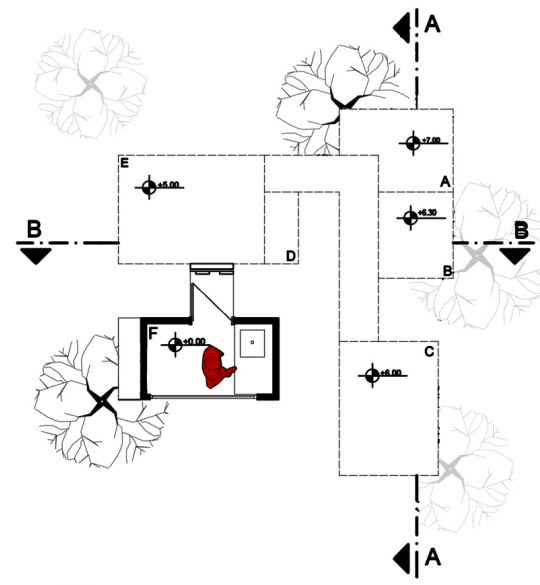

FUNCTIONS TYPES

+1.80 AND +5.00 LEVEL PLAN DRAWING

A: STORAGE
B: SITTING
C: SLEEPING
D: READING
E: WC
F: EATING

+5.00 LEVEL
SCALE: 1/50

GIF SCENES SHOWING DESIGN DEVELOPMENT

A: STORAGE
B: SITTING
C: SLEEPING
D: READING
E: WC
F: EATING

MERGER STRATEGY OF UNITS

A: STORAGE
B: SITTING
C: SLEEPING
D: READING
E: WC
F: EATING

A: STORAGE
B: SITTING
C: SLEEPING
D: READING
E: WC
F: EATING

+1.80 LEVEL
SCALE: 1/50

POMODORO

Various life functions have been designed to ensure maximum ergonomics and actions performed in minimum space. This unit, located on Pine Island, a tree paradise, was designed by taking the surrounding texture into consideration. This unit aims to provide maximum efficiency in minimum space, allowing a single person to easily maintain their vital functions.

FUNCTIONS TYPES

GROWTH STRATEGY OF UNITS

MERGER STRATEGY OF UNITS

DIAGRAMS ABOUT CONFIGURATION

SECTIONAL PERSPECTIVE DRAWING

- A: STORAGE
- B: SITTING
- C: SLEEPING
- D: READING
- E: WC
- F: EATING

SECTIONAL PERSPECTIVE
SCALE: 1/50

+1.80 AND +5.00 LEVEL PLAN DRAWING

- A: STORAGE
- B: SITTING
- C: SLEEPING
- D: READING
- E: WC
- F: EATING

+5.00 LEVEL
SCALE: 1/50

- A: STORAGE
- B: SITTING
- C: SLEEPING
- D: READING
- E: WC
- F: EATING