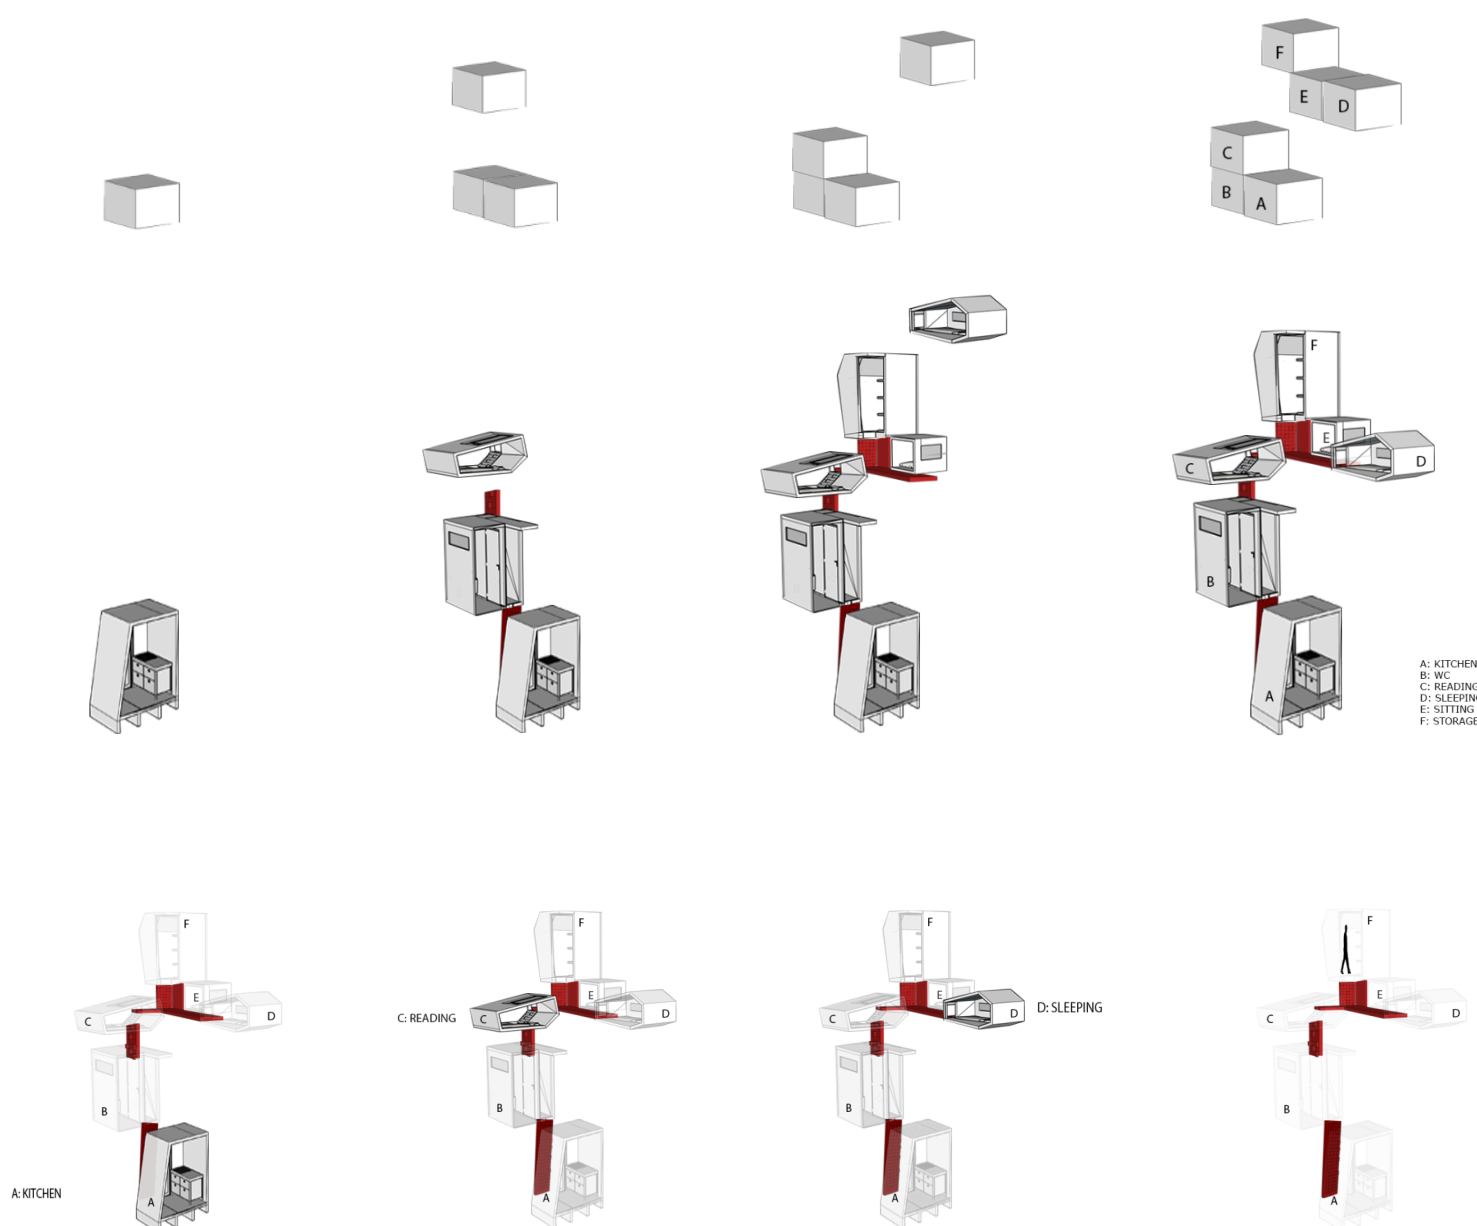

GIF SCENES SHOWING DESIGN DEVELOPMENT