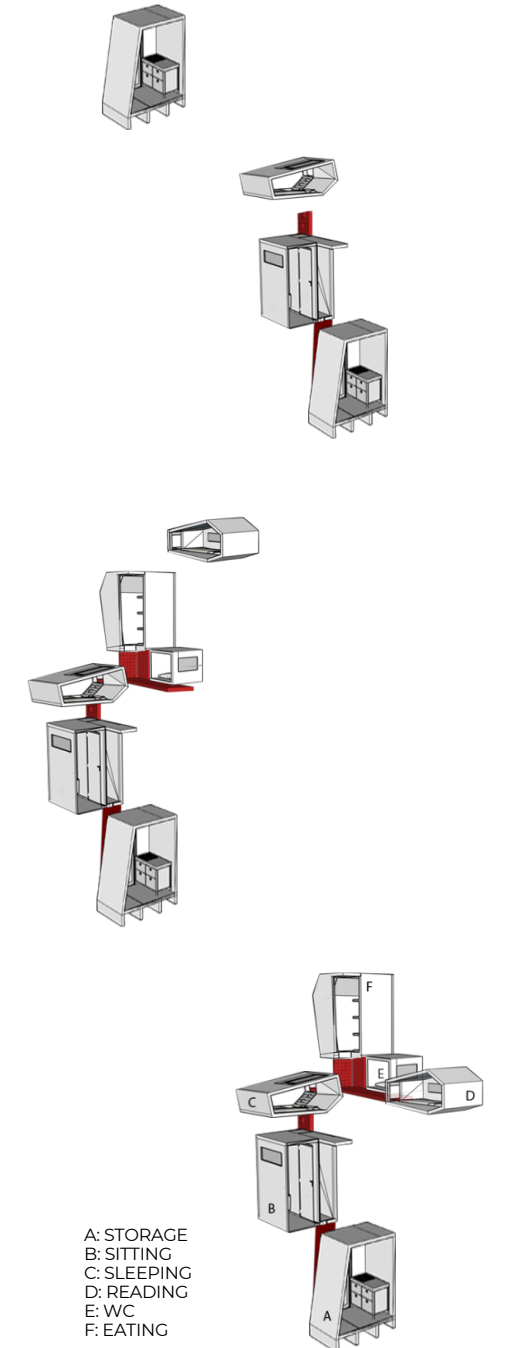

FUNCTIONS TYPES

+1.80 AND +5.00 LEVEL PLAN DRAWING

A: STORAGE
B: SITTING
C: SLEEPING
D: READING
E: WC
F: EATING

+5.00 LEVEL
SCALE: 1/50

GIF SCENES SHOWING DESIGN DEVELOPMENT

A: STORAGE
B: SITTING
C: SLEEPING
D: READING
E: WC
F: EATING

MERGER STRATEGY OF UNITS

A: STORAGE
B: SITTING
C: SLEEPING
D: READING
E: WC
F: EATING

A: STORAGE
B: SITTING
C: SLEEPING
D: READING
E: WC
F: EATING

+1.80 LEVEL
SCALE: 1/50

POMODORO

Various life functions have been designed to ensure maximum ergonomics and actions performed in minimum space. This unit, located on Pine Island, a tree paradise, was designed by taking the surrounding texture into consideration. This unit aims to provide maximum efficiency in minimum space, allowing a single person to easily maintain their vital functions.

FUNCTIONS TYPES

GROWTH STRATEGY OF UNITS

MERGER STRATEGY OF UNITS

DIAGRAMS ABOUT CONFIGURATION

SECTIONAL PERSPECTIVE DRAWING

- A: STORAGE
- B: SITTING
- C: SLEEPING
- D: READING
- E: WC
- F: EATING

SECTIONAL PERSPECTIVE
SCALE: 1/50

+1.80 AND +5.00 LEVEL PLAN DRAWING

- A: STORAGE
- B: SITTING
- C: SLEEPING
- D: READING
- E: WC
- F: EATING

+5.00 LEVEL
SCALE: 1/50

- A: STORAGE
- B: SITTING
- C: SLEEPING
- D: READING
- E: WC
- F: EATING