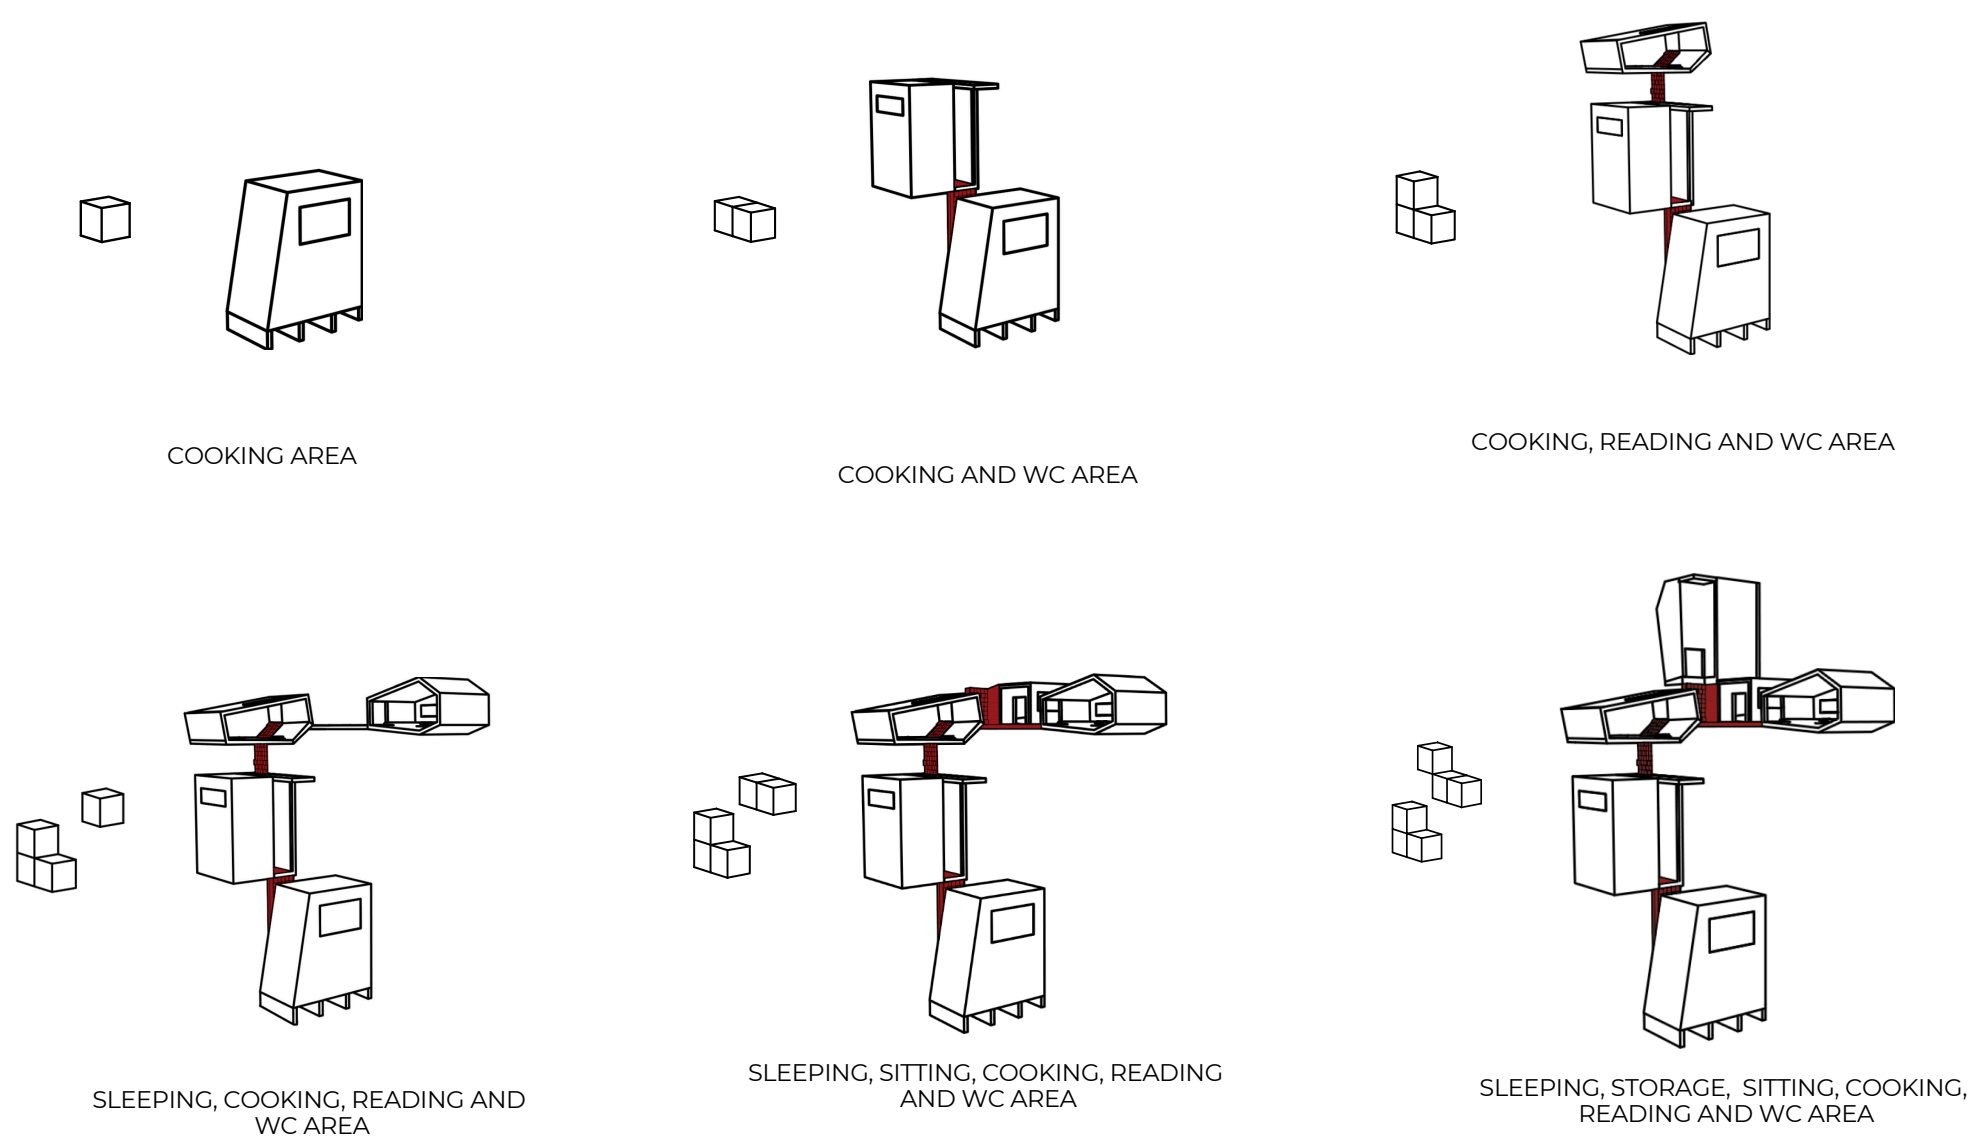

FUNCTIONS TYPES

GROWTH STRATEGY OF UNITS

MERGER STRATEGY OF UNITS

DIAGRAMS ABOUT CONFIGURATION

SECTIONAL PERSPECTIVE DRAWING

- A: STORAGE
- B: SITTING
- C: SLEEPING
- D: READING
- E: WC
- F: EATING

SECTIONAL PERSPECTIVE
SCALE: 1/50

+1.80 AND +5.00 LEVEL PLAN DRAWING

- A: STORAGE
- B: SITTING
- C: SLEEPING
- D: READING
- E: WC
- F: EATING

+5.00 LEVEL
SCALE: 1/50

- A: STORAGE
- B: SITTING
- C: SLEEPING
- D: READING
- E: WC
- F: EATING

+1.80 LEVEL
SCALE: 1/50

AA SECTION DRAWING

- A: STORAGE
- B: SITTING
- C: SLEEPING
- D: READING
- E: WC
- F: EATING

AA SECTION
SCALE: 1/50

BB SECTION DRAWING

- A: STORAGE
- B: SITTING
- C: SLEEPING
- D: READING
- E: WC
- F: EATING