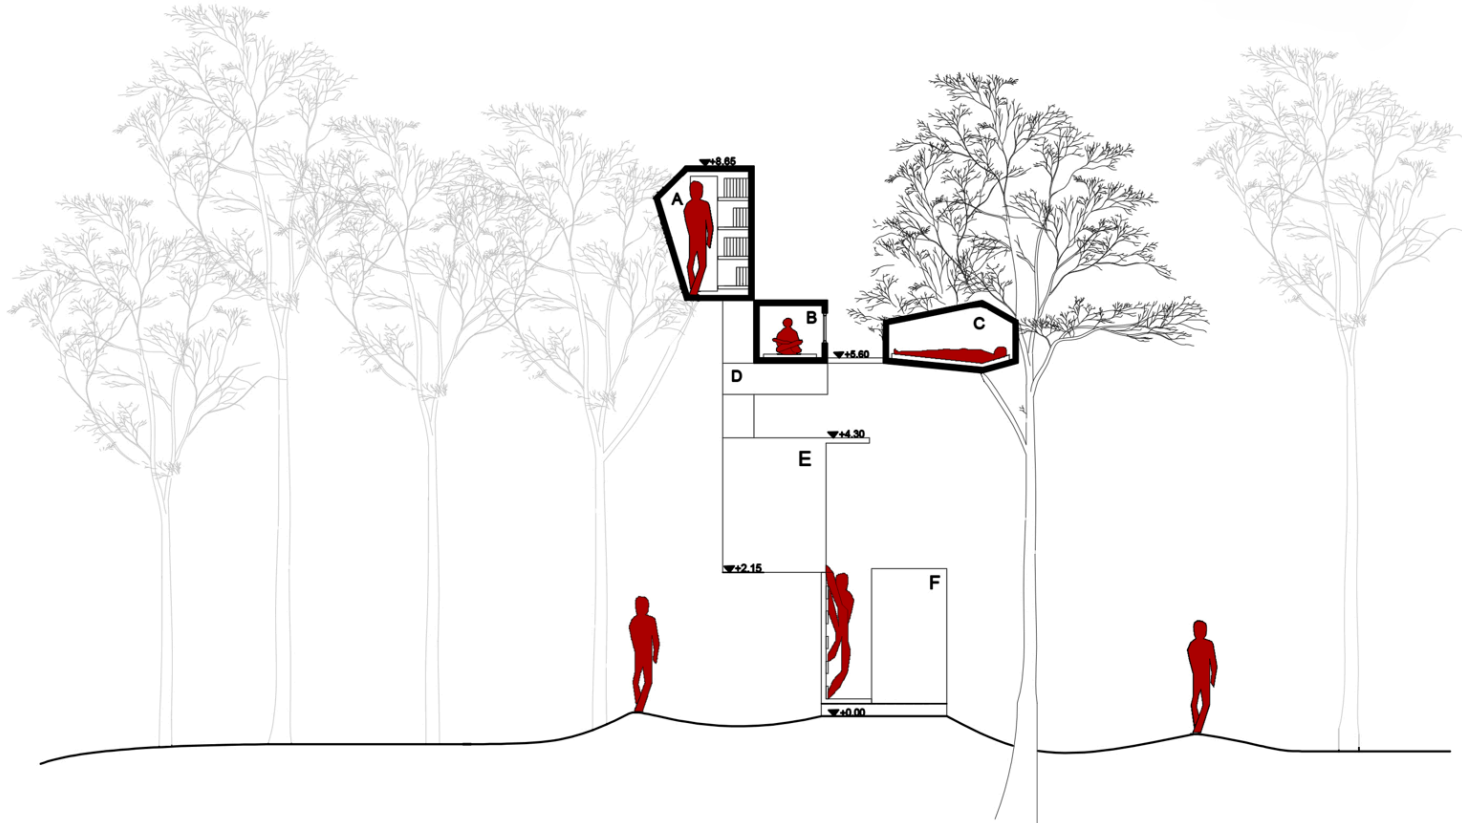

AA SECTION DRAWING